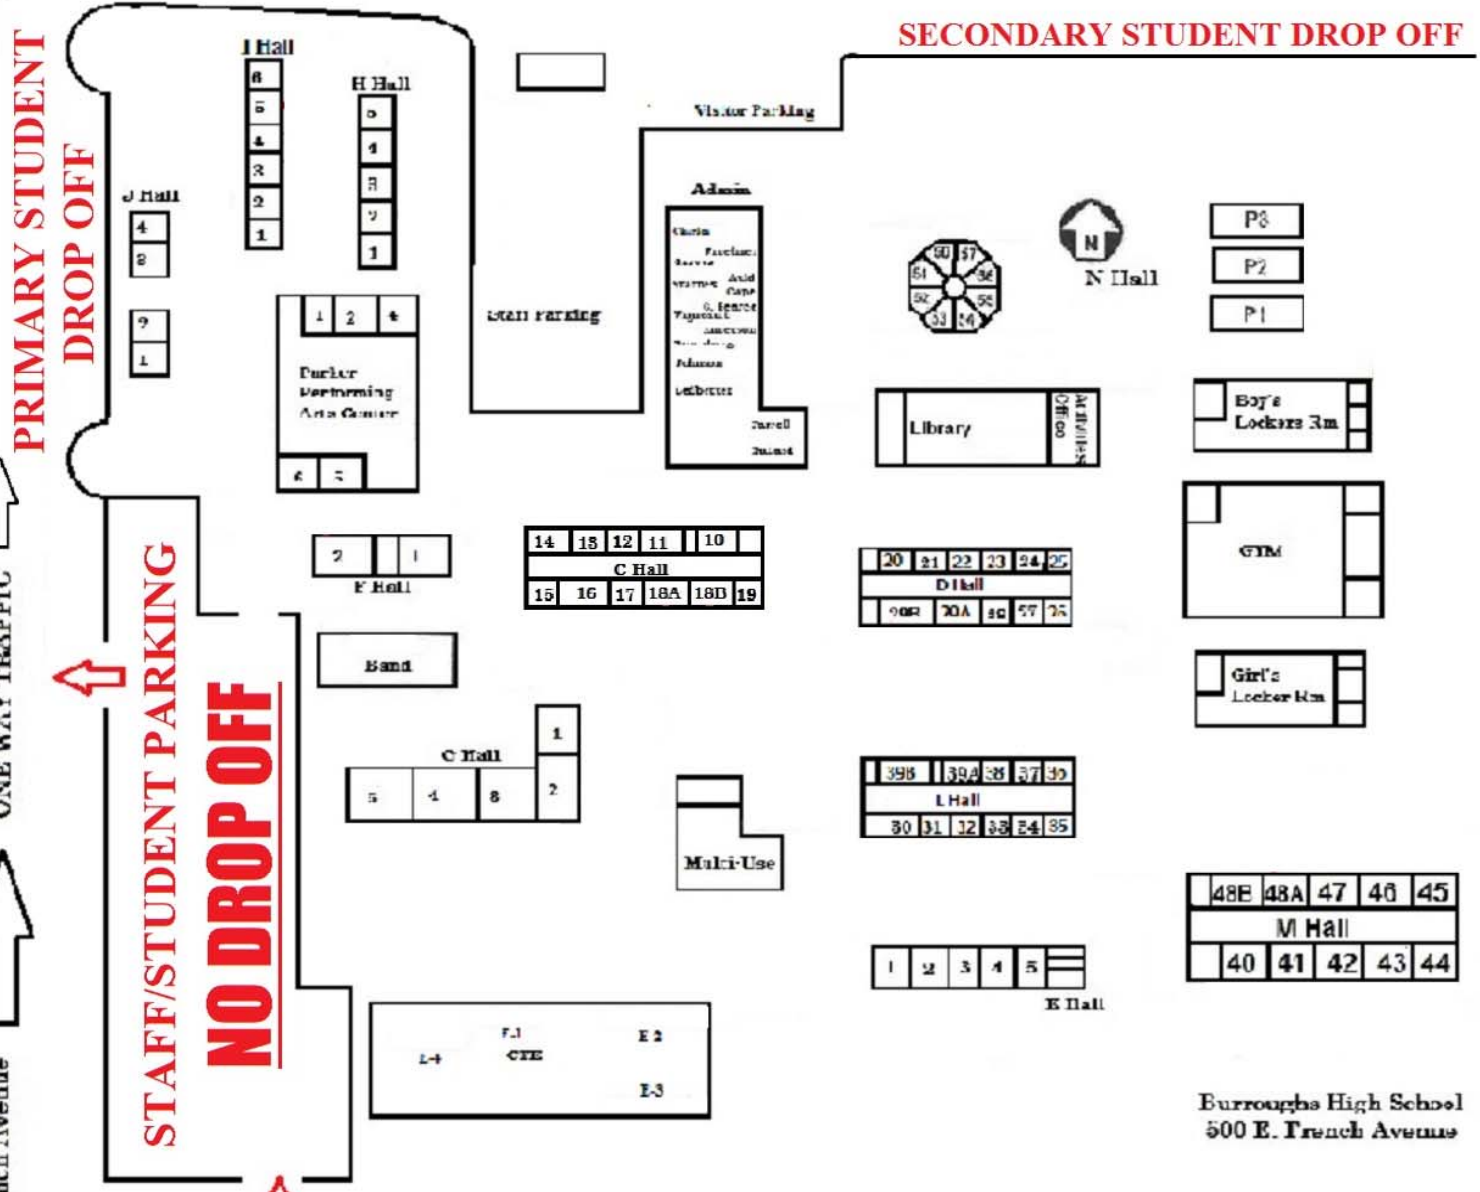

BURROUGHS HIGH SCHOOL TRAFFIC MAP

**NO PARKING
ON DIRT LOT**

MURRAY MIDDLE SCHOOL

Burroughs High School
500 E. French Avenue